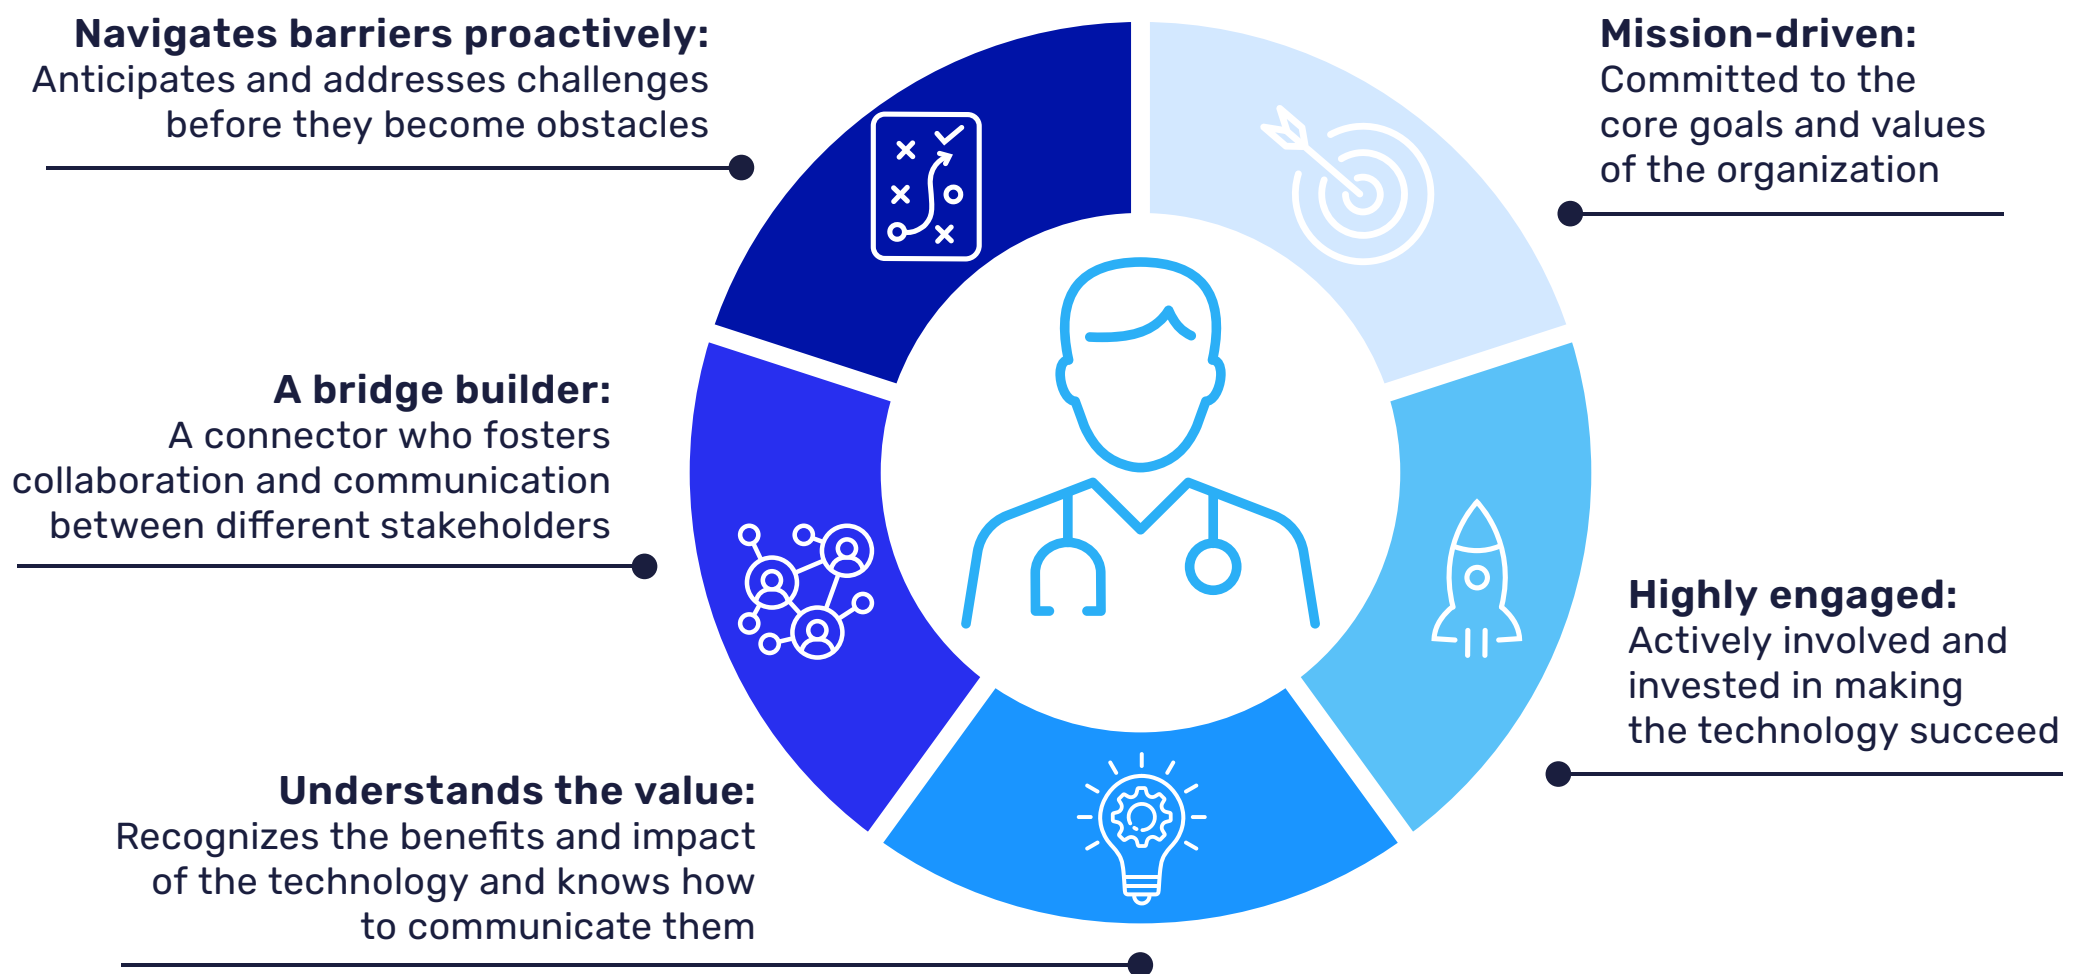

Characteristics of an AI Champion

Successful AI adoption starts by empowering champions within each user group. These leaders drive change, share expertise and guide their peers. Below are characteristics of an AI champion that is able to effectively motivate and influence change within an organization.